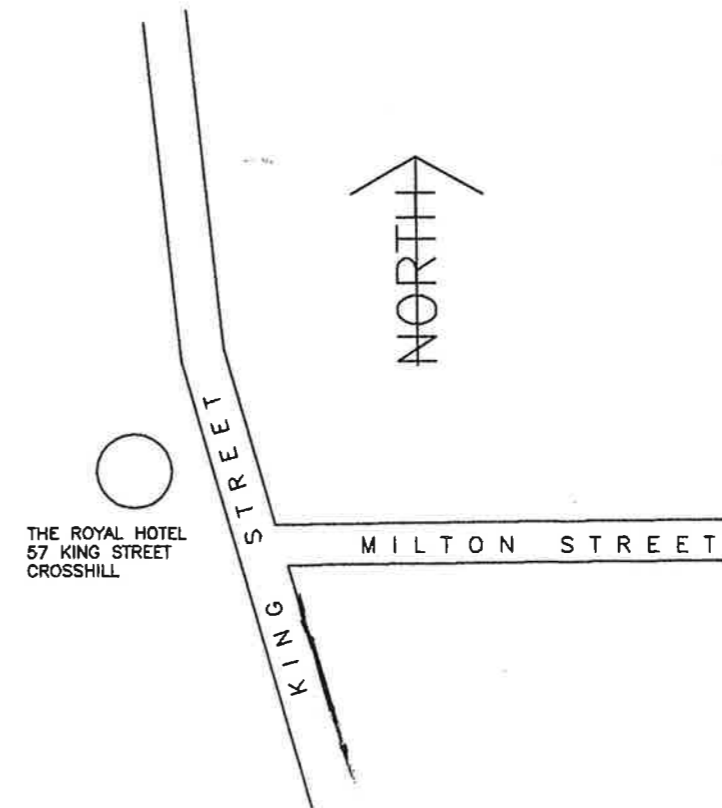

GROUND FLOOR PLAN 1/100

LOCATION PLAN

LEGEND

- GENERAL FIRE ACTION NOTICE N1
- STAFF FIRE ACTION N2
- KEEP LOCKED SHUT NOTICE N3
- EMERGENCY LIGHTING EL
- SMOKE DETECTOR SD
- HEAT DETECTOR HD
- DRY POWDER EXTINGUISHER ▽
- FOAM EXTINGUISHER ▽
- WATER EXTINGUISHER ▽
- CARBON DIOXIDE EXTINGUISHER ▽
- FIRE BLANKET FB
- FIRE ALARM CALL POINT ●
- FIRE ALARM SOUNDER ⤴
- ILLUMINATED EXIT SIGN IES

PROJECT
THE ROYAL HOTEL, 57 KING ST
CROSSHILL

TITLE
EXISTING PLANS

MOVAWALL

SCALE	1:100		
DATE	JOB NO.	DRG NO.	REV
18/01/13			
Drawn by	Passed by	Issued for	
A.L			